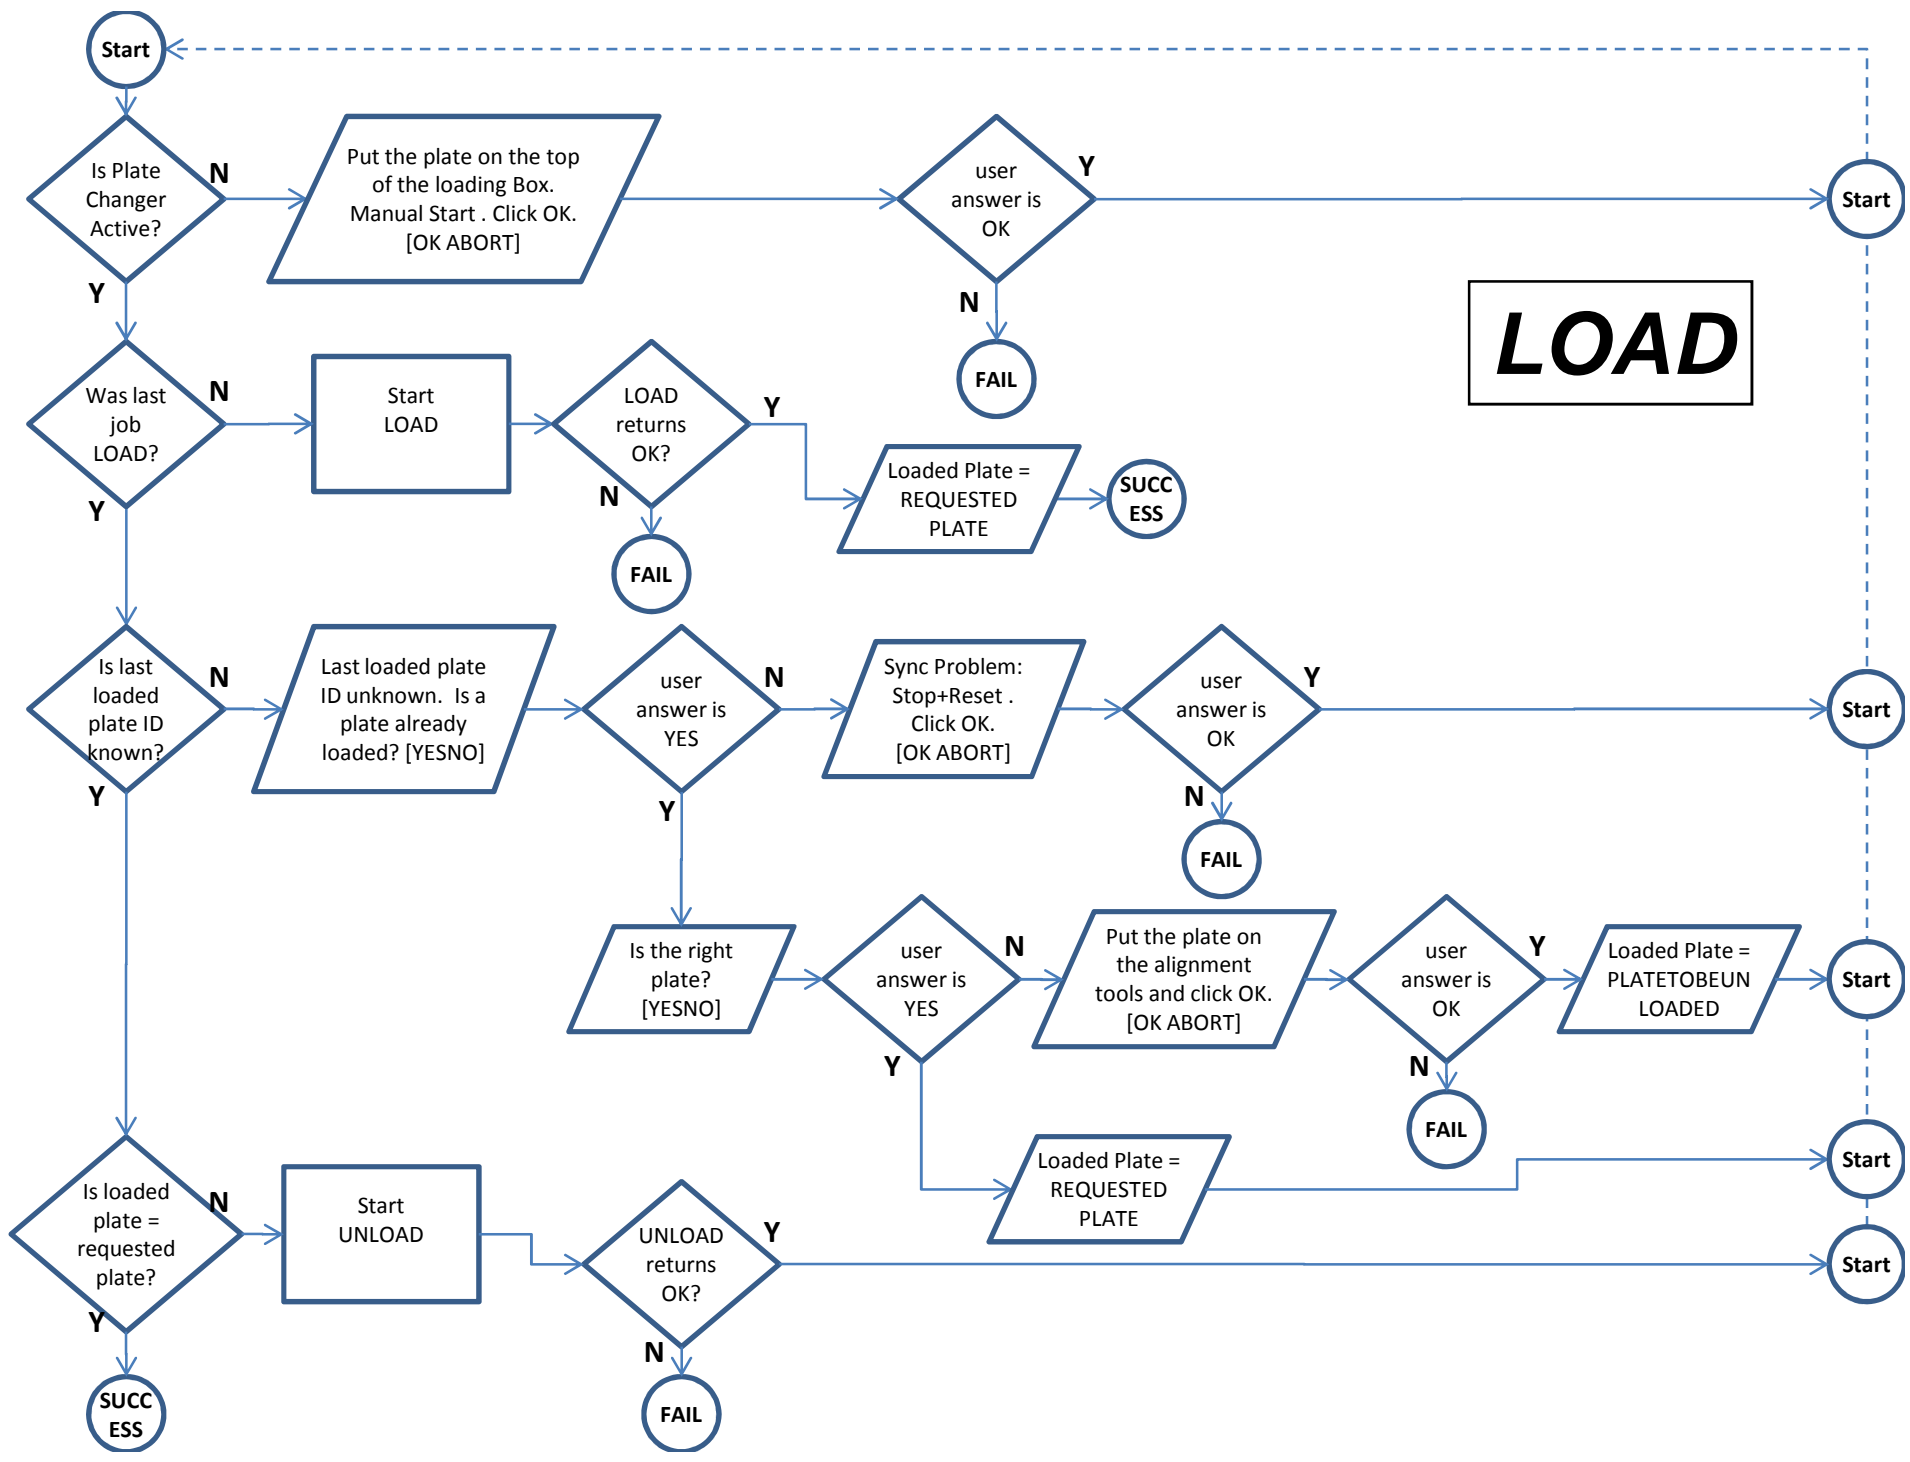

LOAD

UNLOAD

LOAD

Comandi (OUT)

Start

Unlock

Lock

Vacuum

Air

Oil

Air2

Close_cicle

Segnali di stato (IN)

Alarm

Ready_to_unlock

Ready_to_lock

Out_of_Mic

Vacuum_High

Vaccum_Low

UNLOAD

Comandi (OUT)

Start

Unlock

Lock

Vacuum

Air

Oil

Air2

Close_cicle

Segnali di stato (IN)

Alarm

Ready_to_unlock