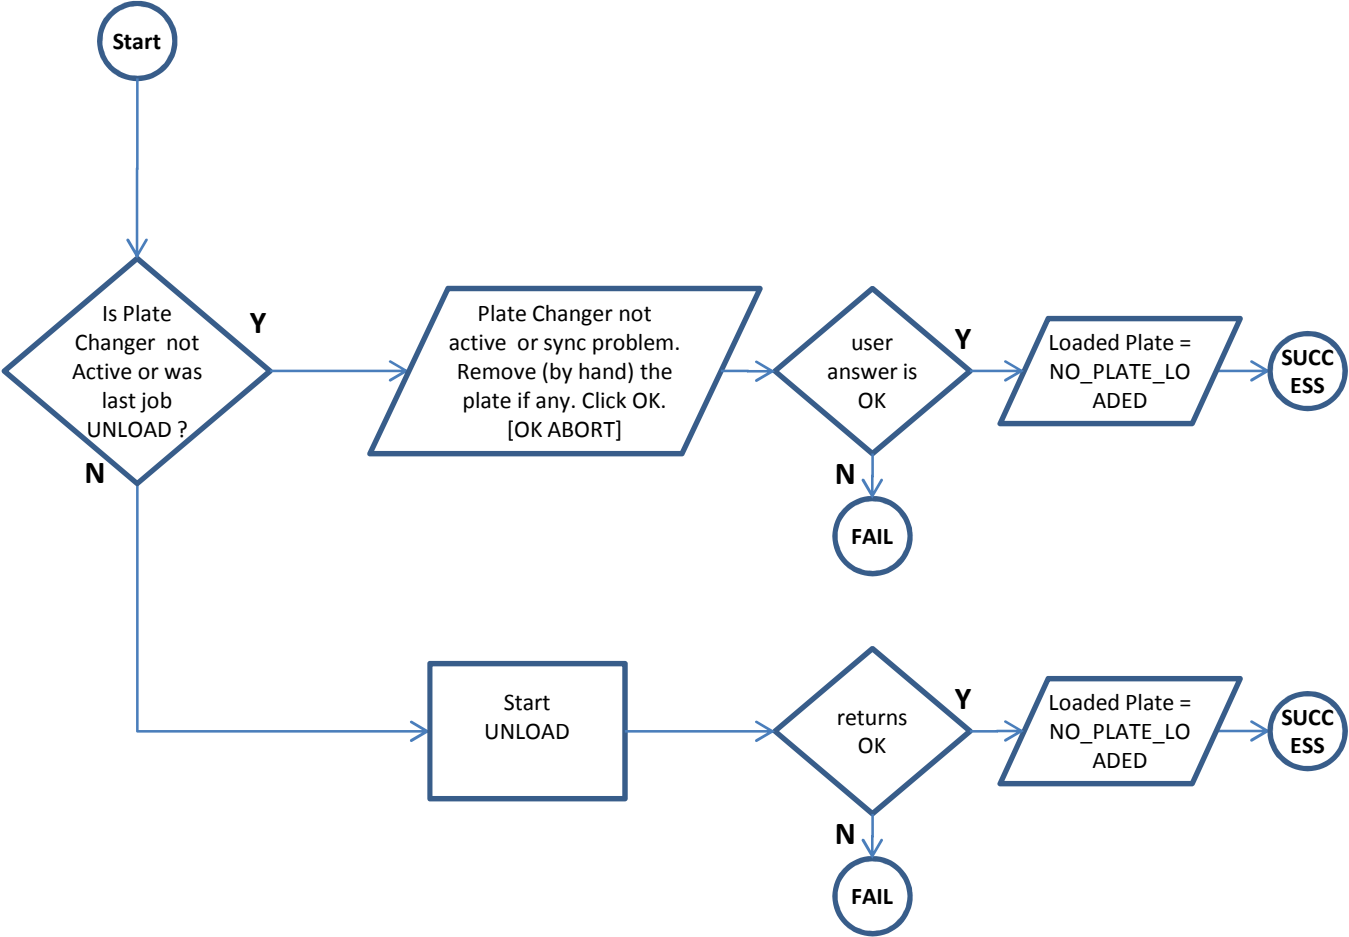

LOAD

UNLOAD

LOAD

Comandi (OUT)

Start

Unlock

Lock

Vacuum

Air

Oil

Air2

Close_cicle

Segnali di stato (IN)

Alarm

Ready_to_unlock

Ready_to_lock

Out_of_Mic

Vacuum_High

Vaccum_Low

UNLOAD

Comandi (OUT)

Start

Unlock

Lock

Vacuum

Air

Oil

Air2

Close_cicle

Segnali di stato (IN)

Alarm

Ready_to_unlock