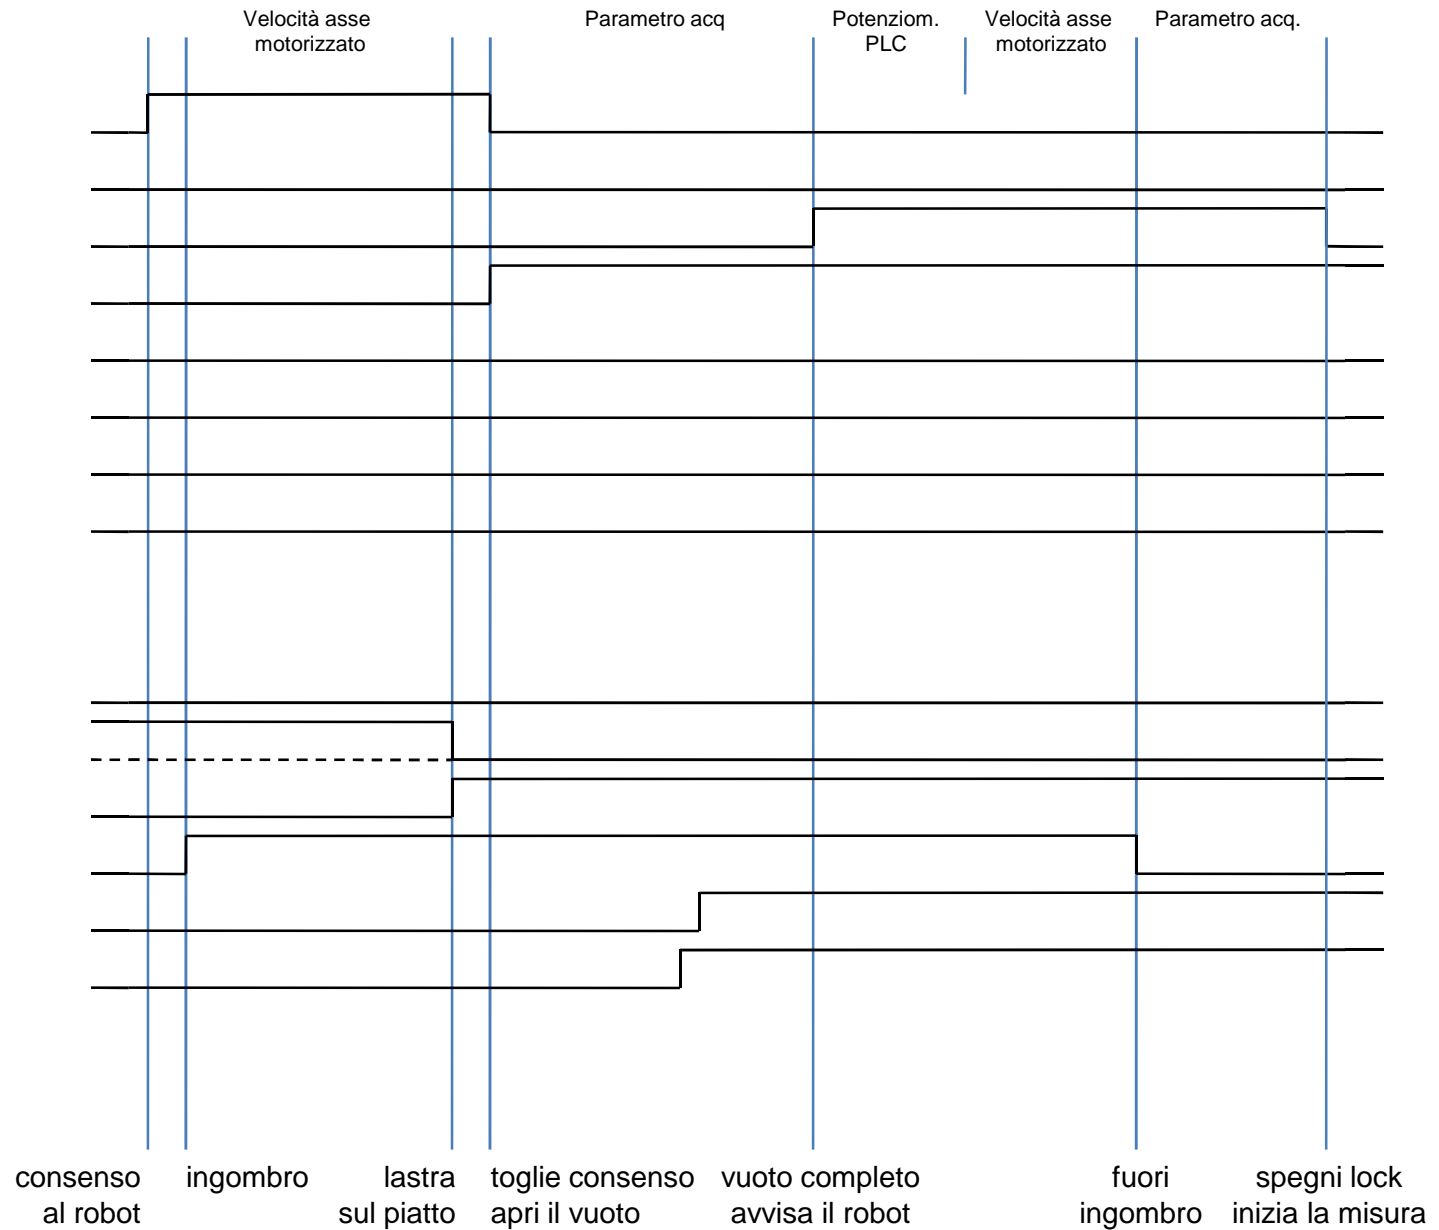

Air

Oil

Air2

Close_cicle

Segnali di stato (IN)

Alarm

Ready_to_unlock

Ready_to_lock

Out_of_Mic

Vacuum_High

Vaccum_Low

UNLOAD

Comandi (OUT)

Start

Unlock

Lock

Vacuum

Air

Oil

Air2

Close_cicle

Segnali di stato (IN)

Alarm

Ready_to_unlock